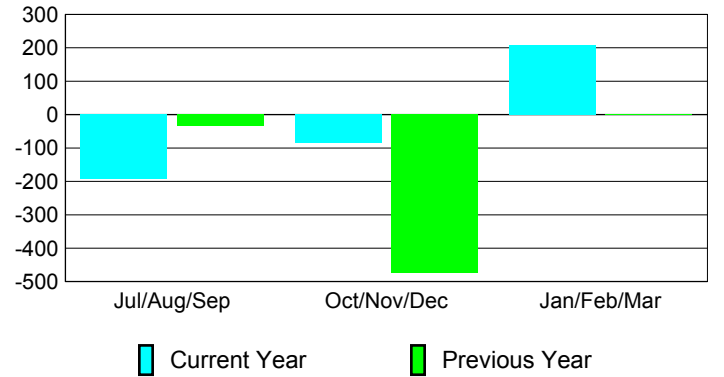

Membership Results 2008-2009

Membership 2007-2008

Month	Net Memb	Actual New	Actual Dropped	Gain/Loss of	Gain/Loss of
	Goal	New Memb	Memb	Memb	Memb
Jul/Aug/Sep	110	671	-865	-194	-34
Oct/Nov/Dec	100	323	-409	-86	-475
Jan/Feb/Mar	60	423	-216	207	-1
Totals	270	1417	-1490	-73	-510

Membership Results 2008-2009

Goal, New, Dropped, Gain/Loss

Comparison of Membership Gain/Loss

Current Year Compared to the Previous Year

Gender Comparison 2008-2009