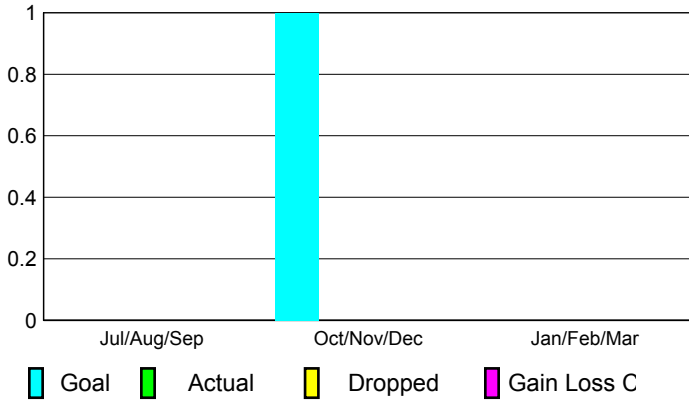

2008-2009 GMT Quarterly Report for District (or Undistricted) District 355 A

GMT: **BYEONG-DEOK KIM**

Location: **REPUBLIC OF KOREA**

GMT CA: **5**

CLUBS

Club Results 2008-2009

Clubs 2007-2008

Month	New Club	Actual New	Actual Dropped	Gain/Loss of	Gain/Loss of
	Goal	New Clubs	Clubs	Clubs	Clubs
Jul/Aug/Sep	0	0	0	0	0
Oct/Nov/Dec	1	0	0	0	0
Jan/Feb/Mar	0	0	0	0	0
Totals	1	0	0	0	0

Club Results 2008-2009

Goal, New, Dropped, Gain/Loss

Comparison of Club Gain/Loss

Current Year Compared to the Previous Year

YTD Status Quo Clubs 2008-2009

Status Quo Clubs Compared to Status Quo Members

MEMBERSHIP