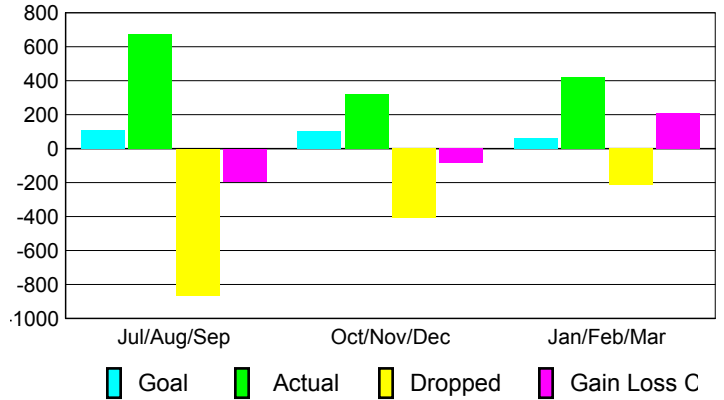

Membership Results 2008-2009

Goal, New, Dropped, Gain/Loss